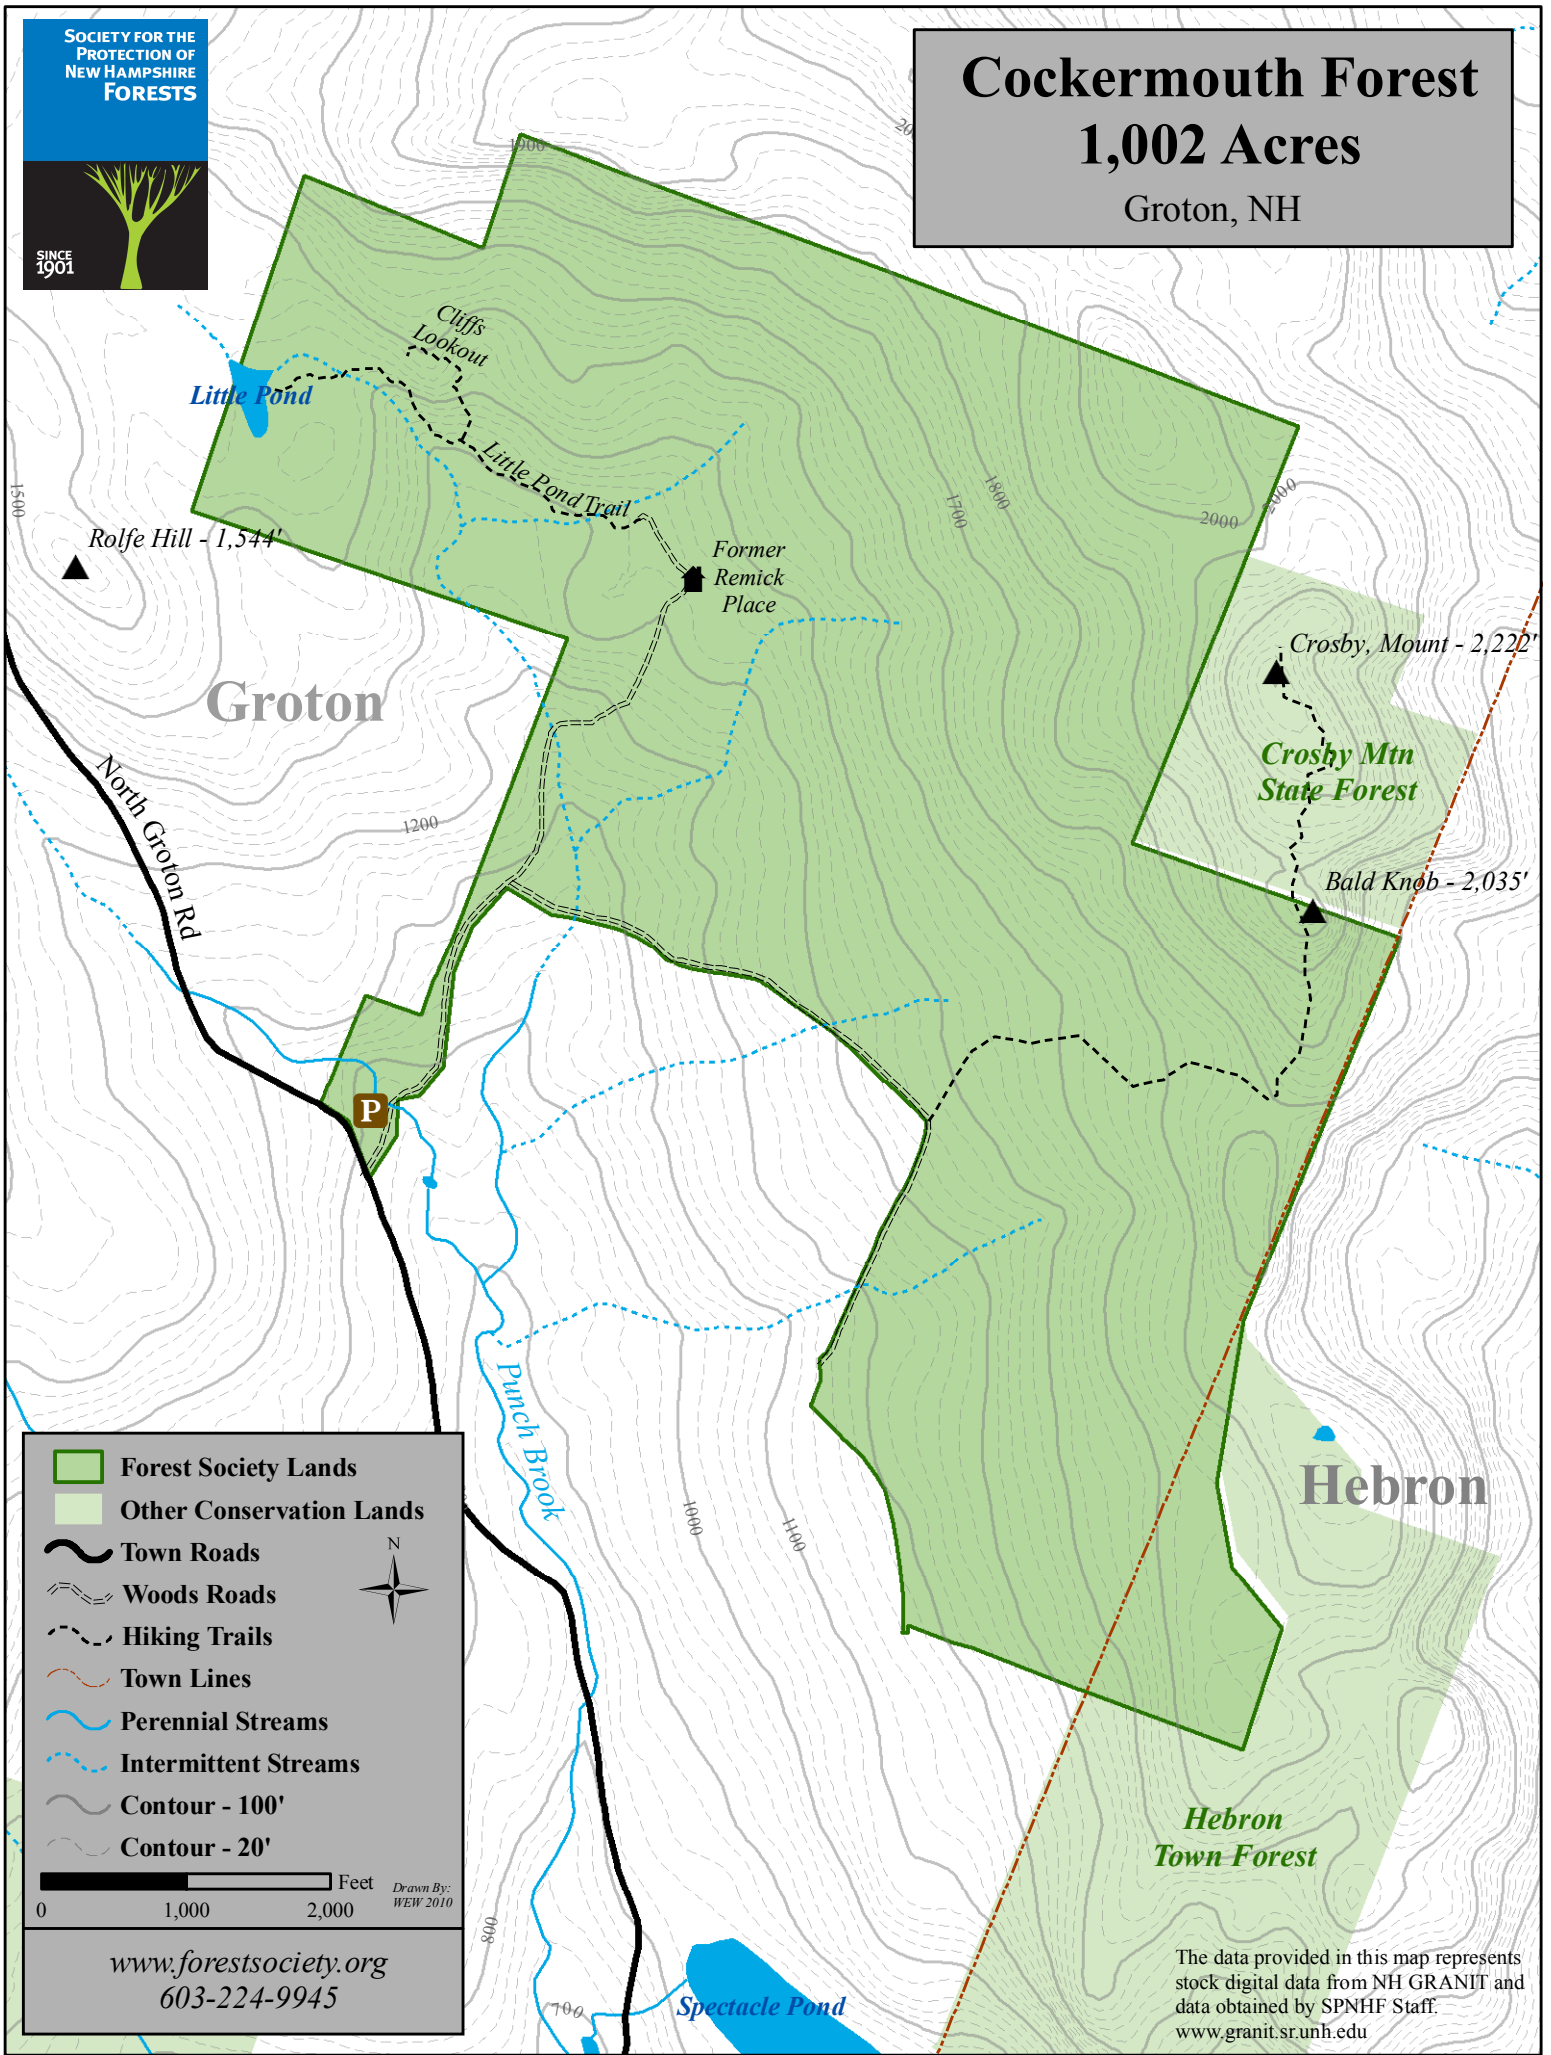

# Cockermouth Forest

## 1,002 Acres

Groton, NH

Groton

Hebron

- Forest Society Lands
- Other Conservation Lands
- Town Roads
- Woods Roads
- Hiking Trails
- Town Lines
- Perennial Streams
- Intermittent Streams
- Contour - 100'
- Contour - 20'

0 1,000 2,000 Feet

Drawn By: WEW 2010

[www.forestsociety.org](http://www.forestsociety.org)  
603-224-9945

The data provided in this map represents stock digital data from NH GRANIT and data obtained by SPNHF Staff.  
[www.granit.sr.unh.edu](http://www.granit.sr.unh.edu)