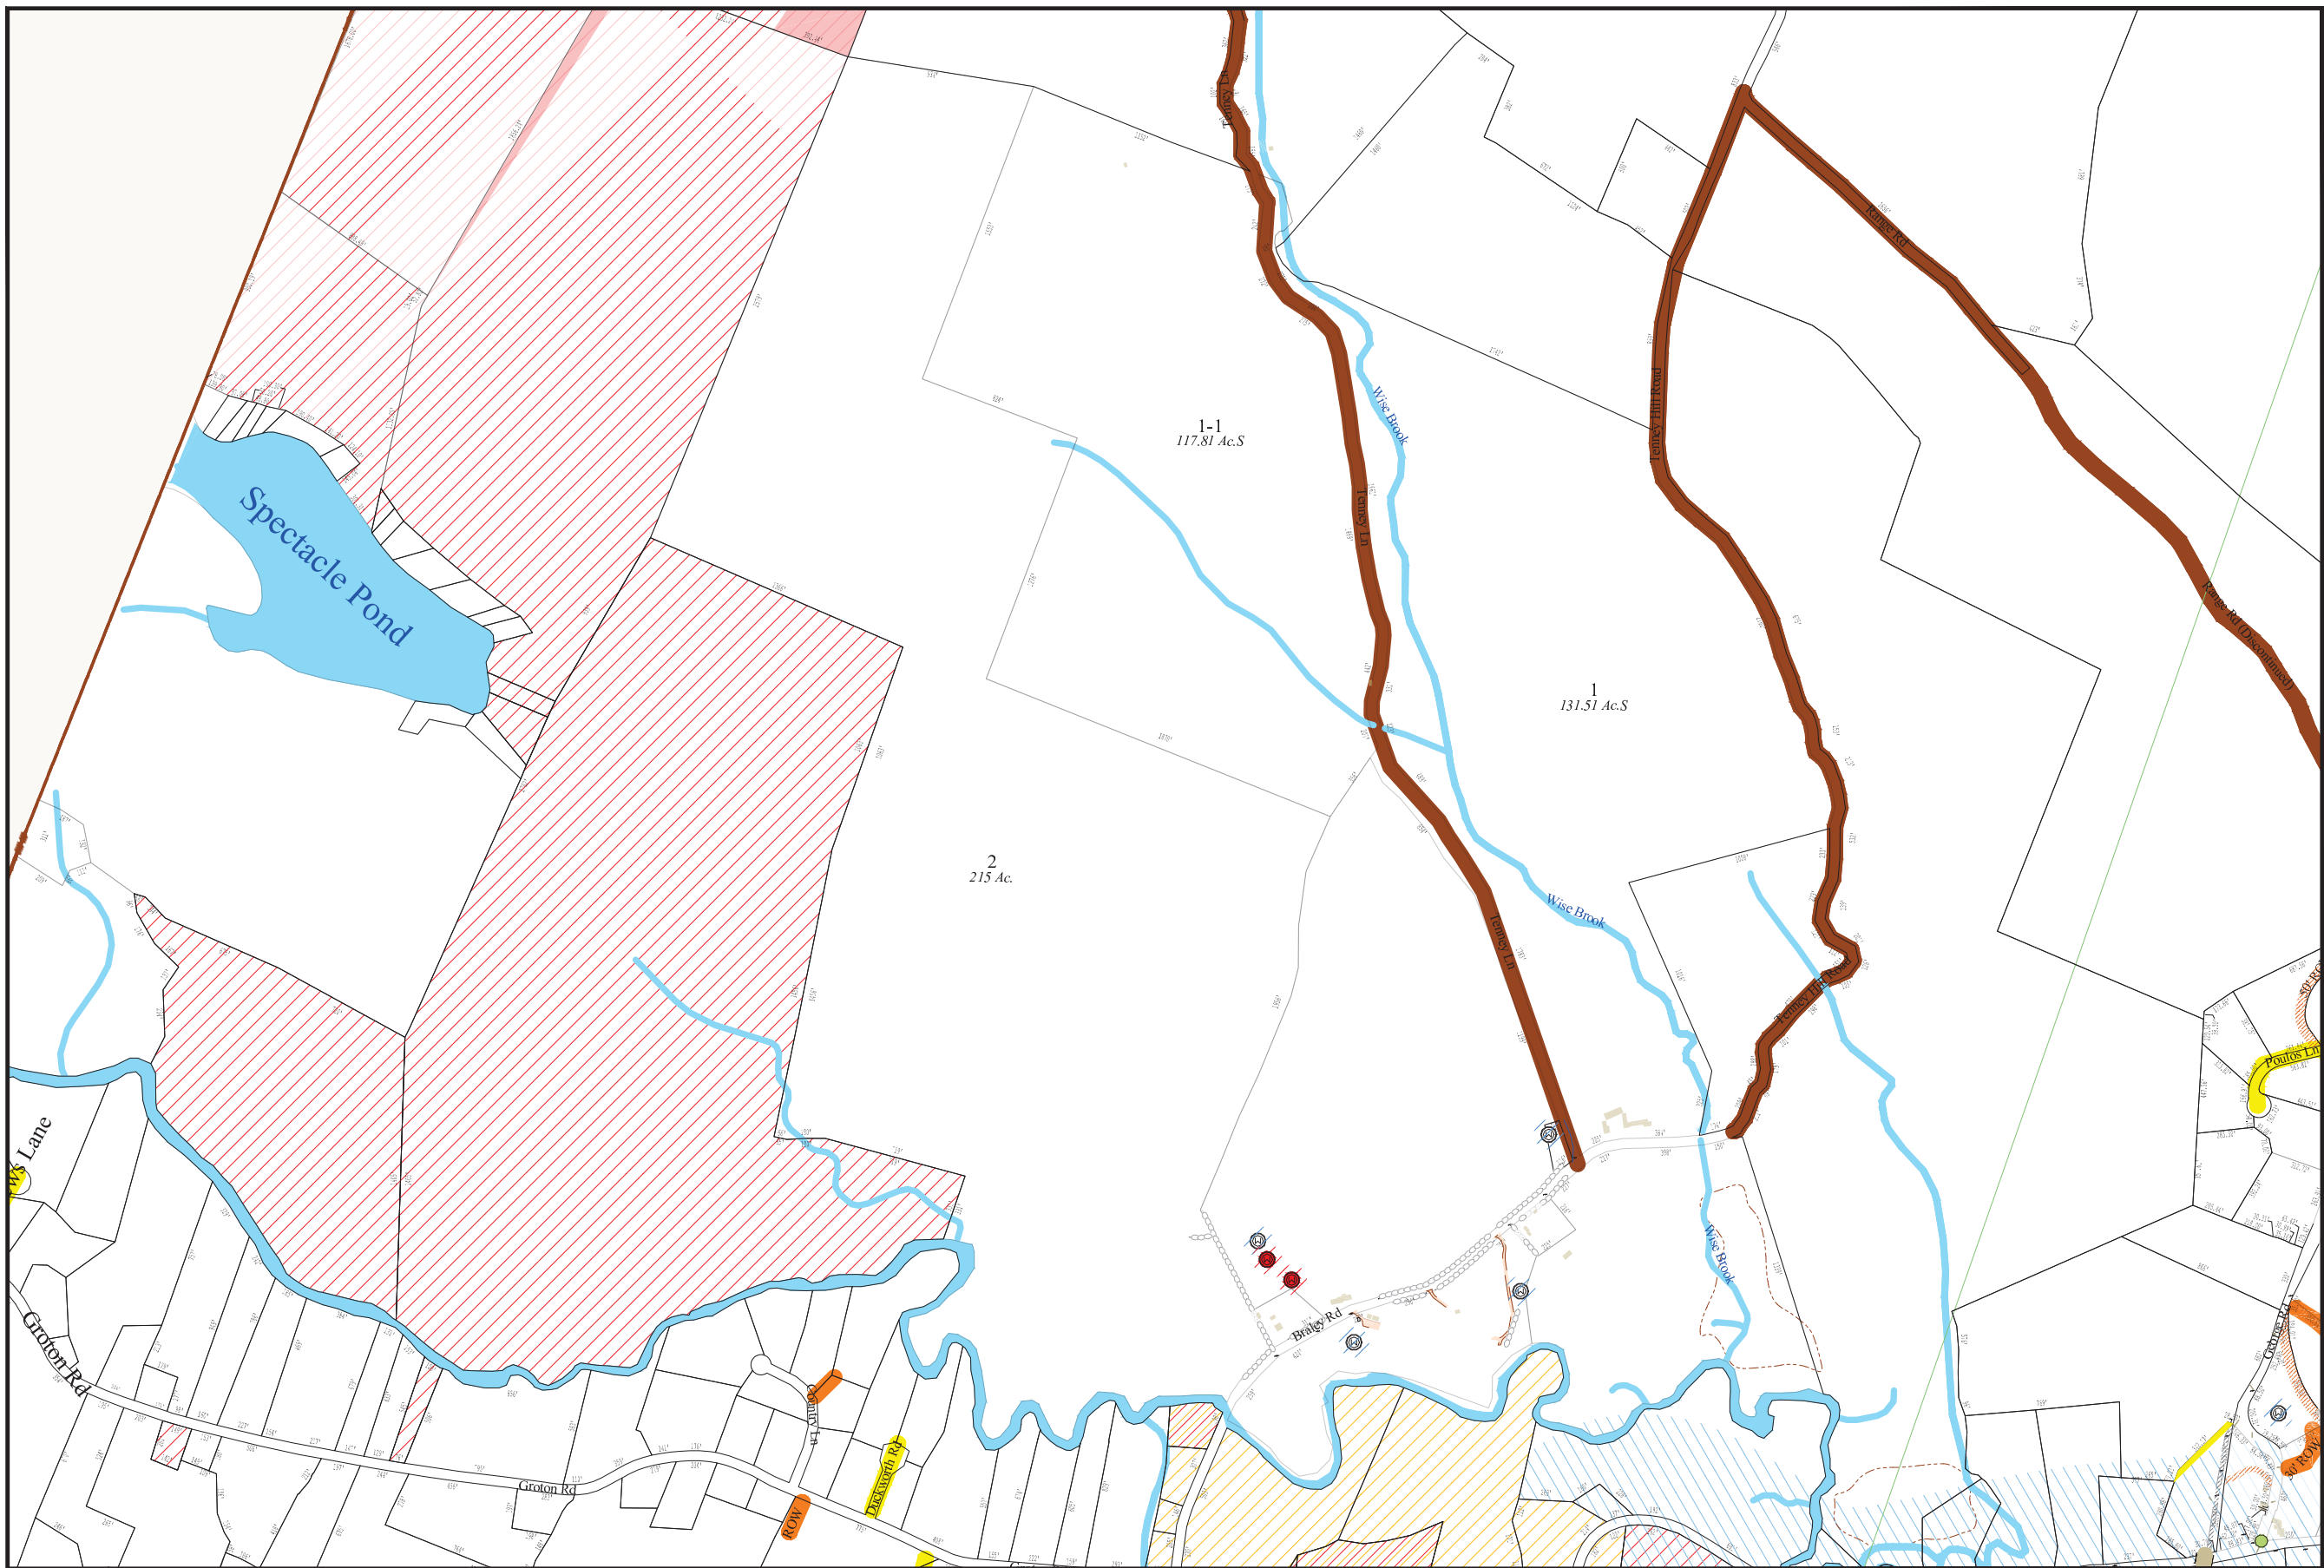

Town of
HEBRON
 Grafton County
 New Hampshire

LEGEND

- PARCEL INFO**
- 1-3 Lot-Sub
 - 2 Ac. Parcel Acreage
 - C - Calculated, S - Surveyed
 - Dimensions (Feet)
- WATER FEATURES**
-  Rivers and Brooks
 -  Lakes and Ponds
 -  Wetlands
- LAND**
-  Town
- ROADS**
-  Class VI
 -  Private
 -  ROW
- TOWN**
-  Historic District
 -  Lake District

SCALE

For Assessment Purposes
Not to be used for conveyances

MAP NOTES:

Revised April 1, 2014