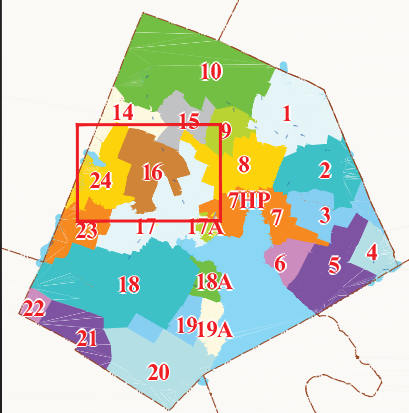

Town of
HEBRON
 Grafton County
 New Hampshire

LEGEND

- PARCEL INFO**
- 1-3 Lot-Sub
 - 2 Ac. Parcel Acreage
 - C - Calculated, S - Surveyed
 - Dimensions (Feet)
- WATER FEATURES**
-  Rivers and Brooks
 -  Lakes and Ponds
 -  Wetlands
- LAND**
-  Town
- ROADS**
-  Class VI
 -  Private
 -  ROW
- TOWN**
-  Historic District
 -  Lake District

SCALE

For Assessment Purposes
Not to be used for conveyances

MAP NOTES:

Revised April 1, 2014