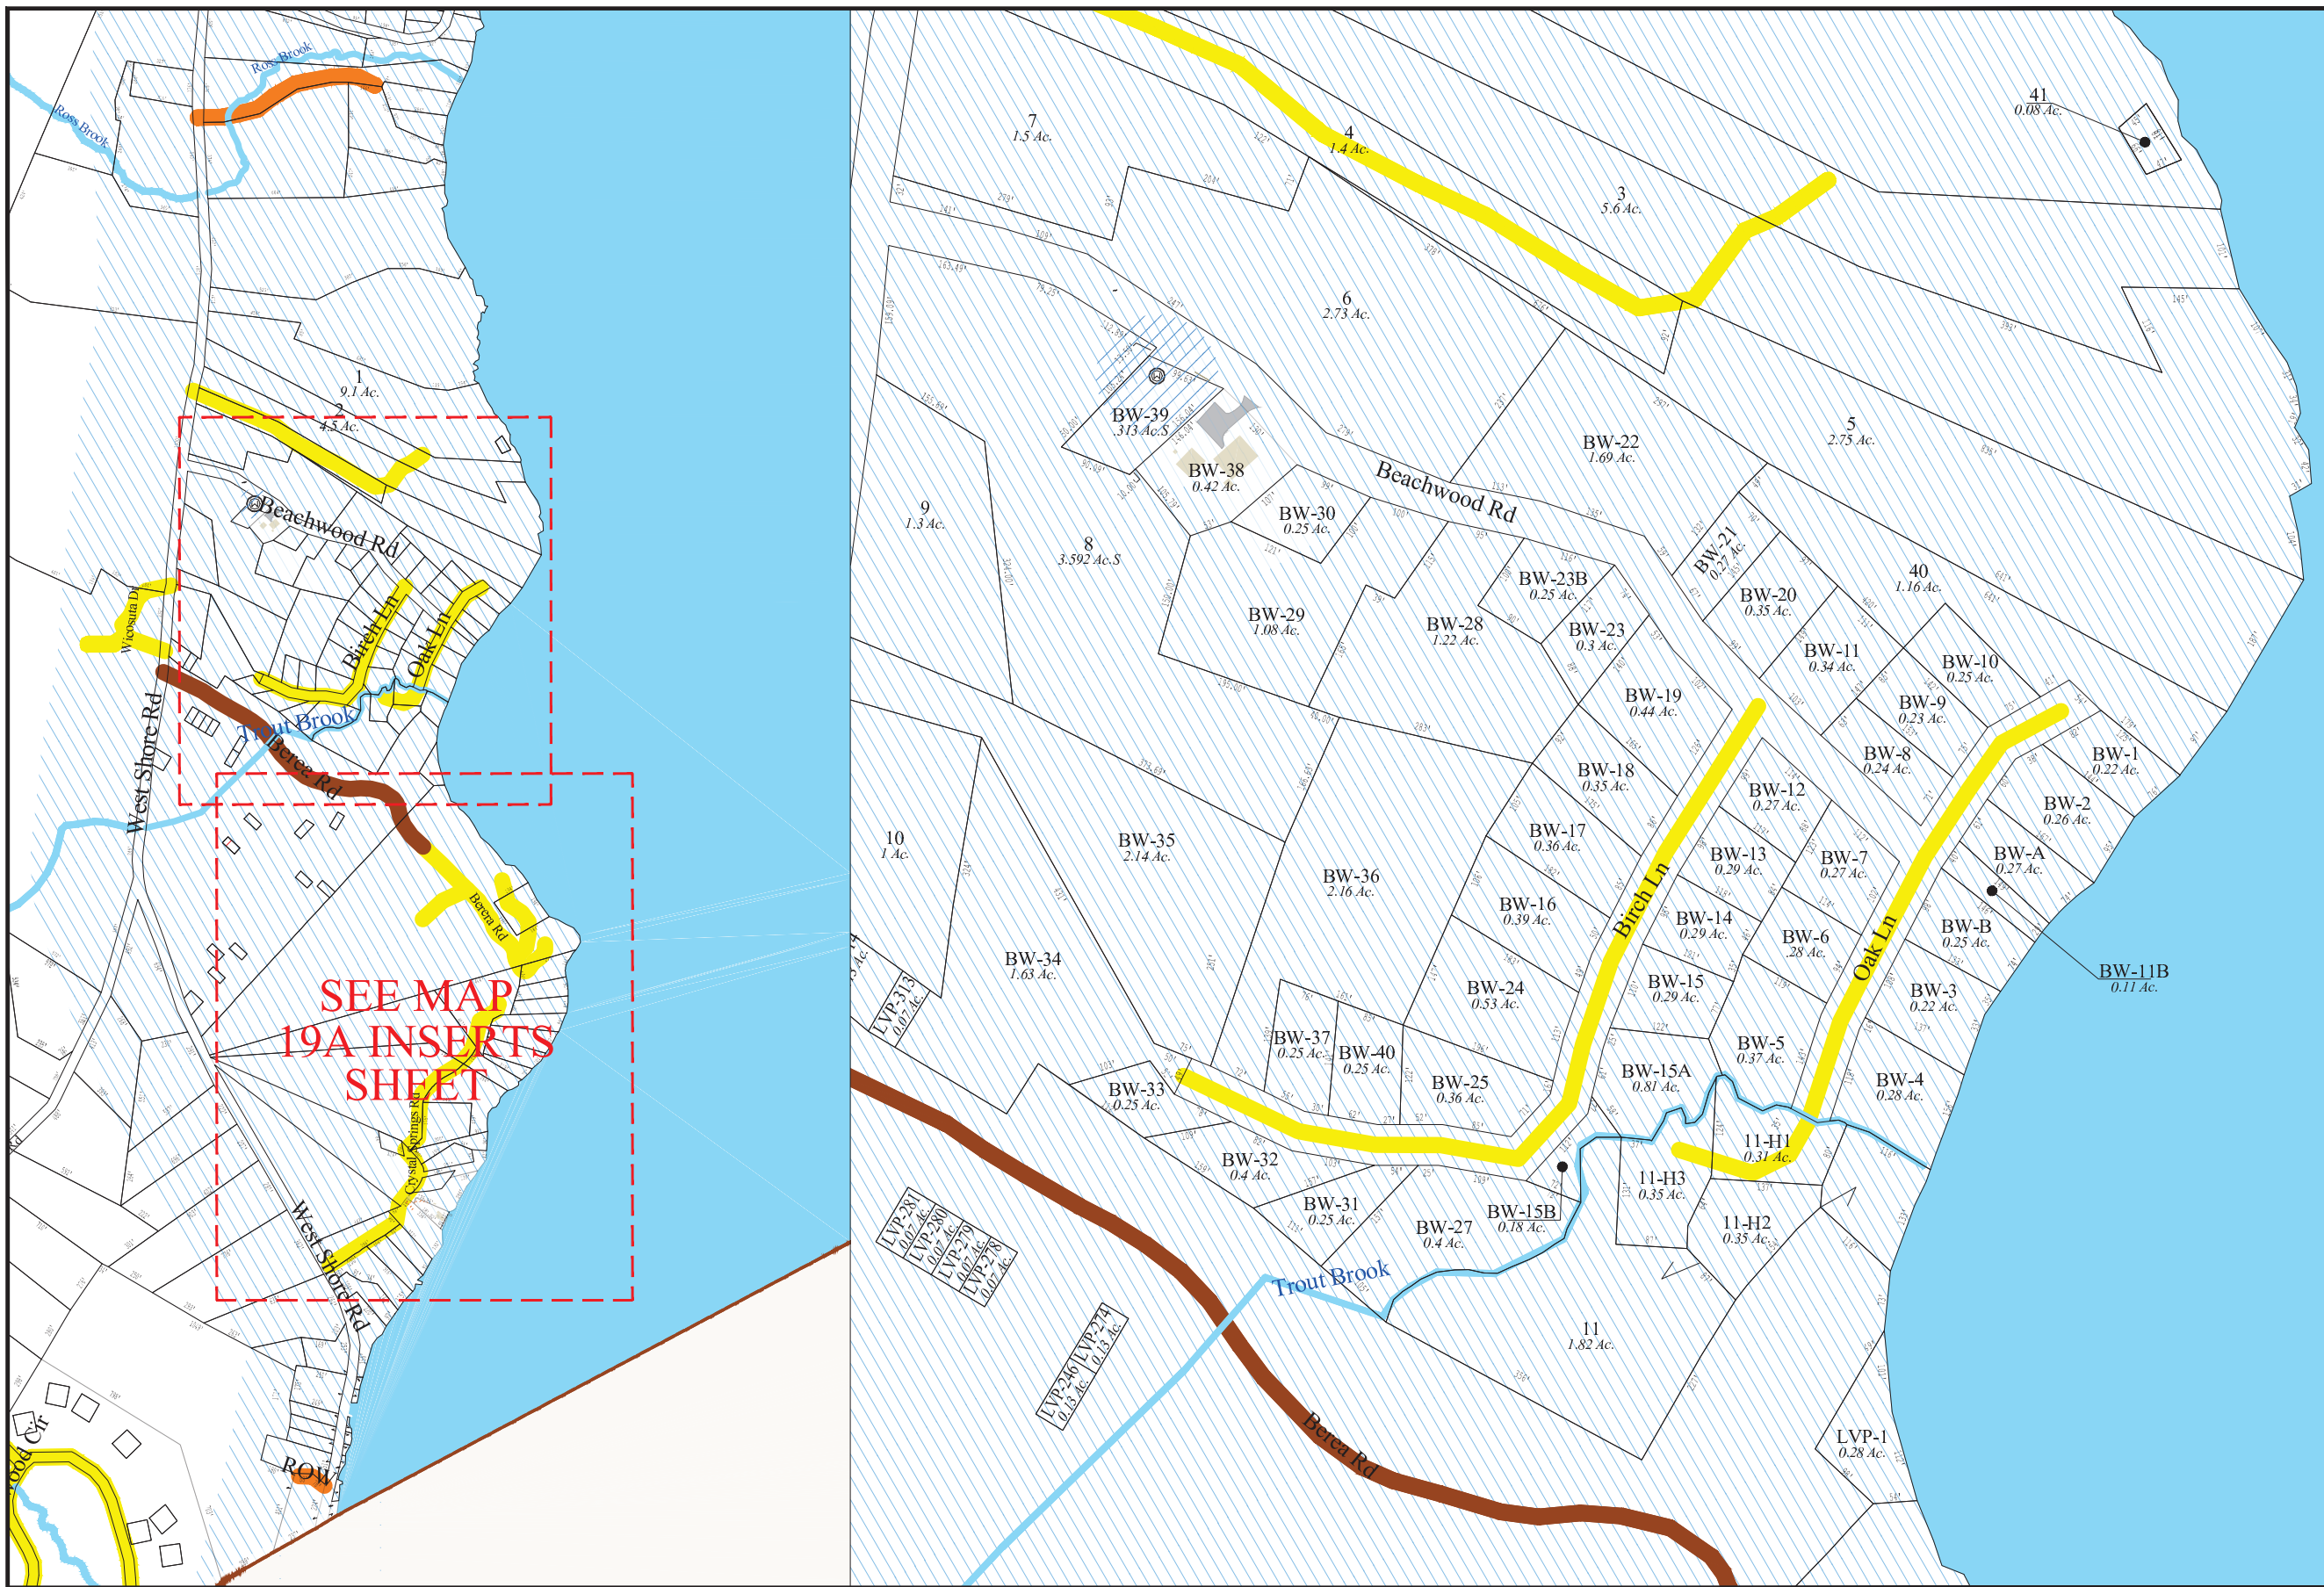

Town of
HEBRON
 Grafton County
 New Hampshire

LEGEND

- PARCEL INFO**
- 1-3 Lot-Sub
 - 2 Ac. Parcel Acreage
 - C - Calculated, S - Surveyed
 - 200' Dimensions (Feet)
- WATER FEATURES**
- Rivers and Brooks
 - Lakes and Ponds
 - Wetlands
- LAND**
- Town
- ROADS**
- Class VI
 - Private
 - ROW
- TOWN**
- Historic District
 - Lake District

SCALE

For Assessment Purposes
 Not to be used for conveyances

MAP NOTES: _____
