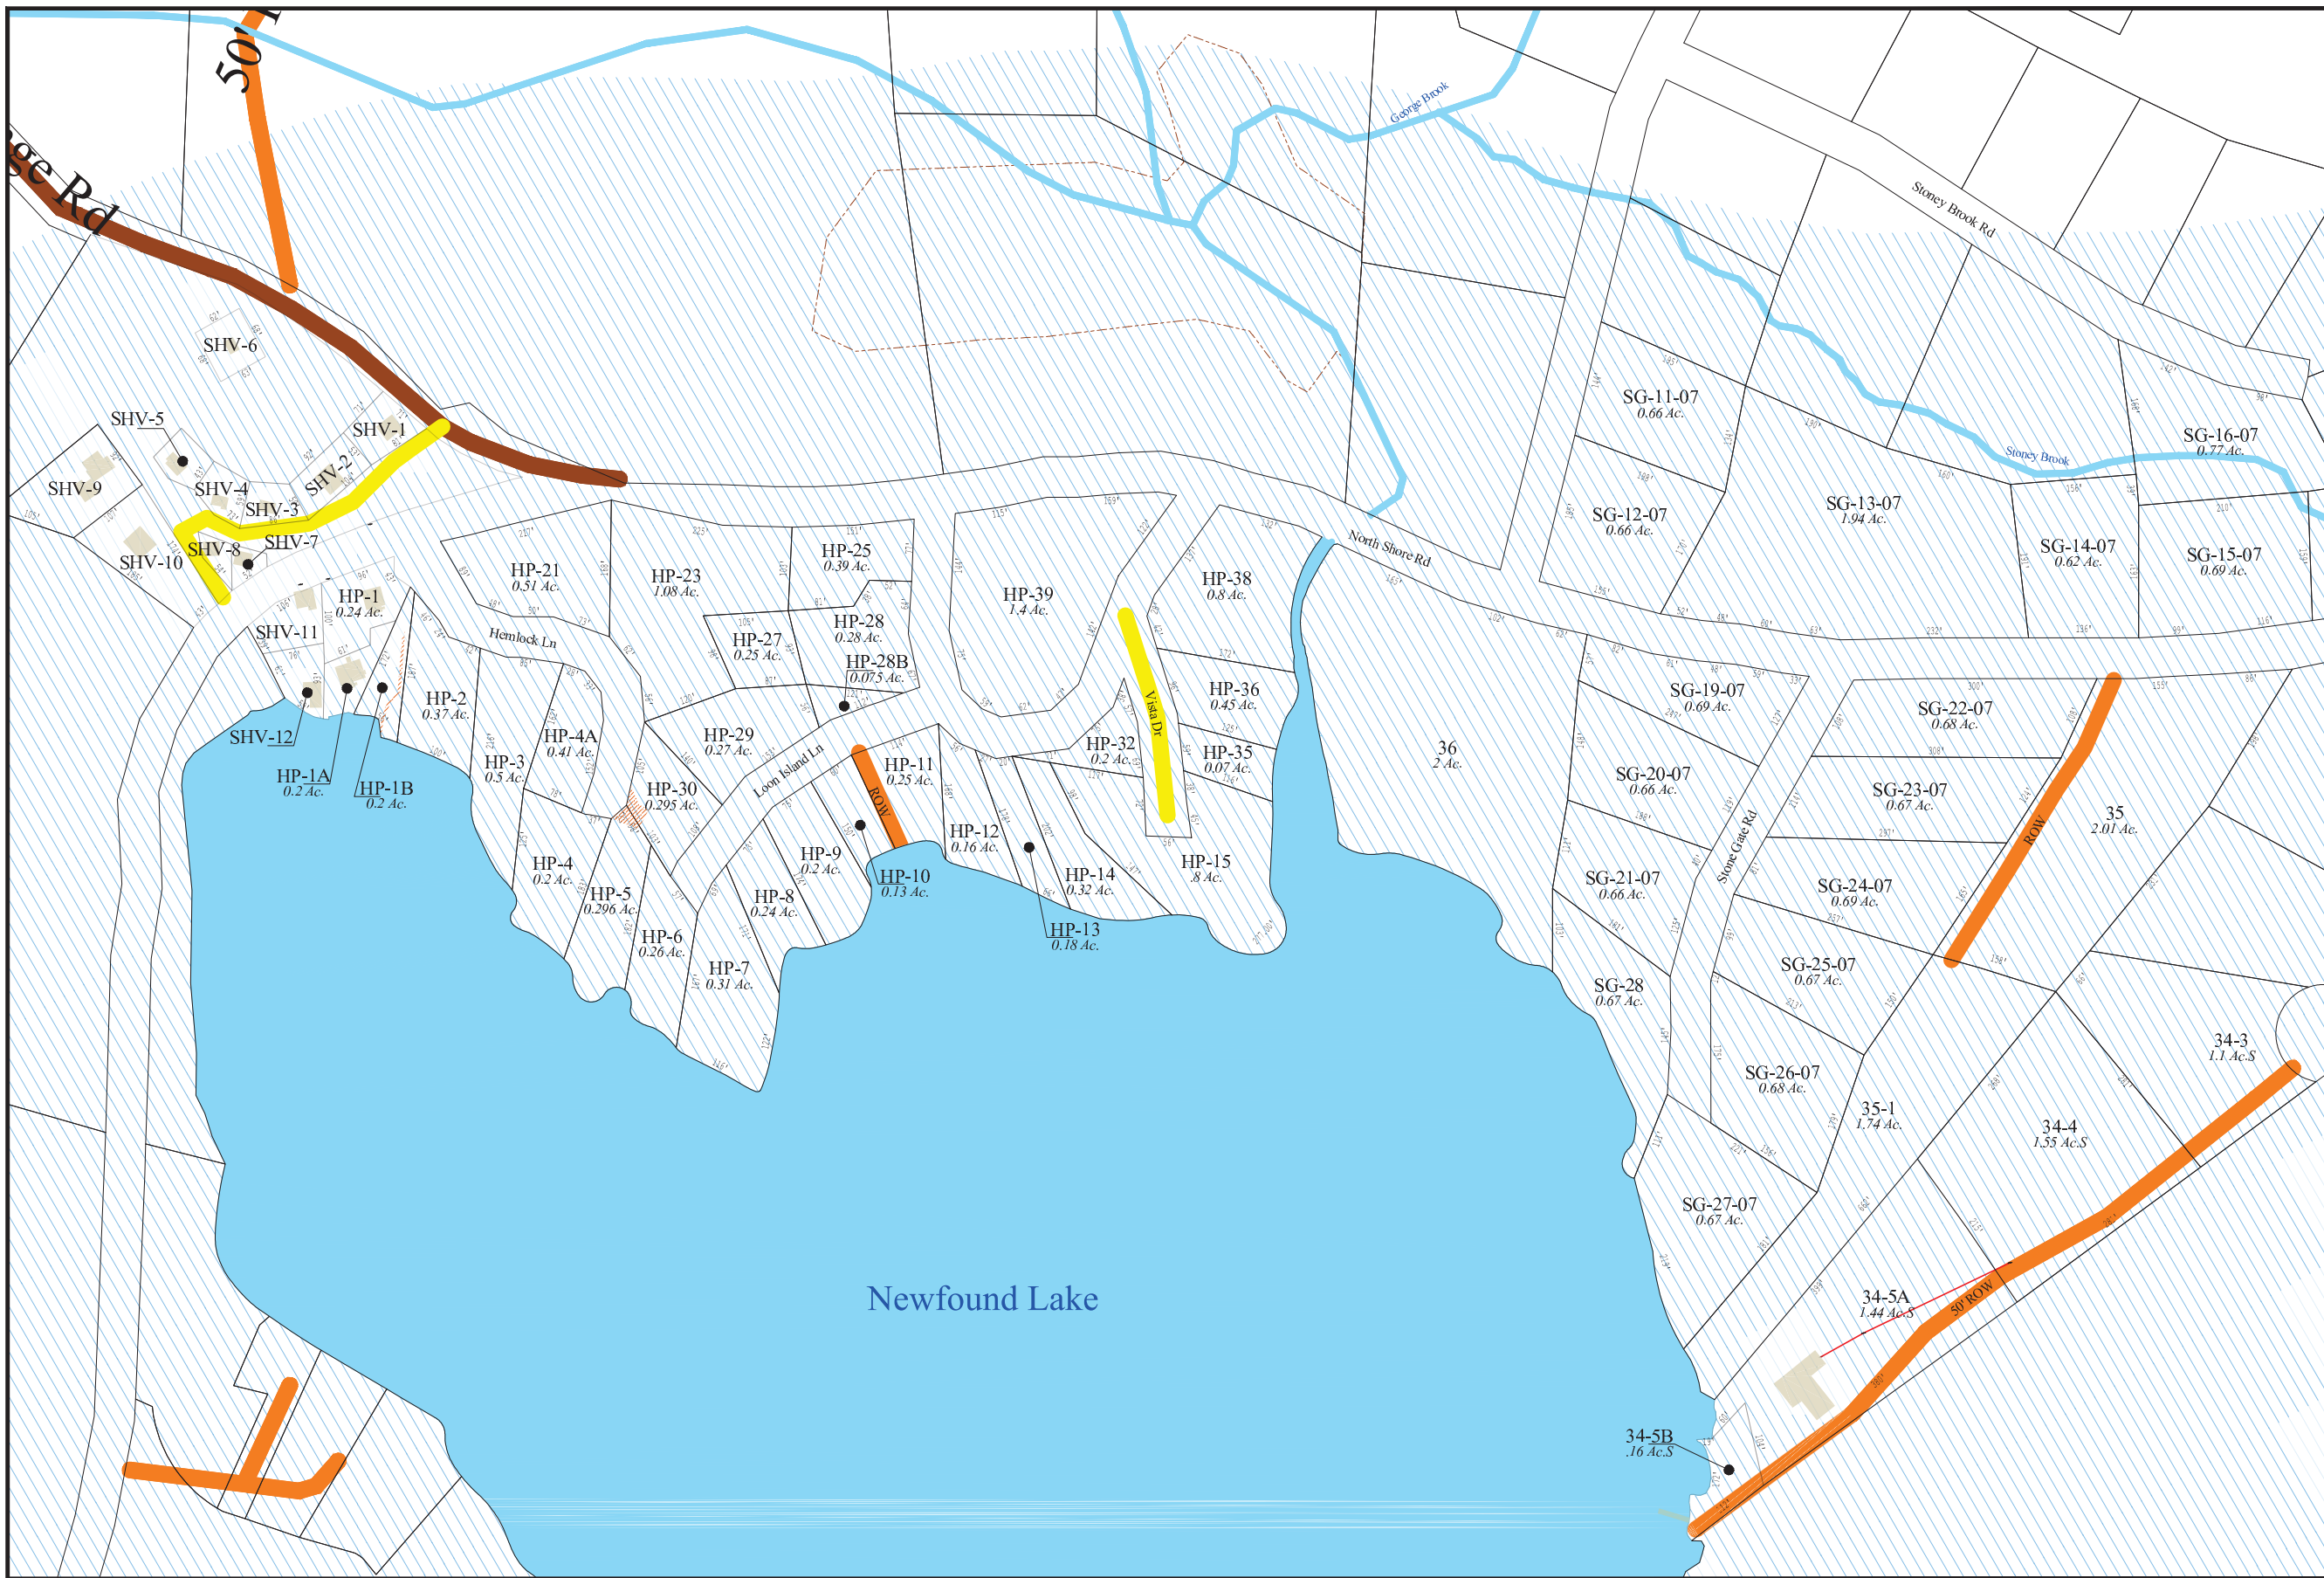

Town of
HEBRON
 Grafton County
 New Hampshire

LEGEND

- PARCEL INFO**
- 1-3 Lot-Sub
 - 2 Ac. Parcel Acreage
 - C - Calculated, S - Surveyed
 - 200' Dimensions (Feet)
- WATER FEATURES**
- Rivers and Brooks
 - Lakes and Ponds
 - Wetlands
- LAND**
- Town
- ROADS**
- Class VI
 - Private
 - ROW
- TOWN**
- Historic District
 - Lake District

SCALE

For Assessment Purposes
 Not to be used for conveyances

MAP NOTES: _____